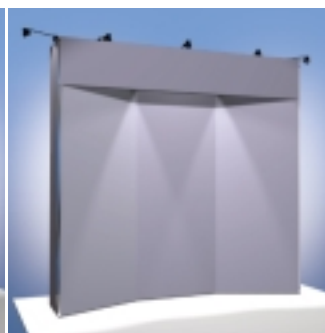

XtraTableTop Display

XtraBillboard

Stands Alone or Behind Tables

Xtra Multi Graphic Series

Same display angled with the XtraFlex System.

Two Graphics Backwall

Same display angled with the XtraFlex System.

Three Graphics Backwall

***Our most popular Strato Designer Series
Three Graphics with Trapezoid Header, Side Wings, and XtraTable***

Three Graphics with Header

Three Graphics with Header

Three Graphics with Header and Side Wings

Xtra 3D Graphic Systems

Use one or multiple XtraTriAd Towers together for a rotating billboard effect.

Motiontronic Power Rotation - works with either XtraAd-3 and XtraAd-4 sided units and fits into a 12" dia. case. Includes power to display lighting inside while turning.