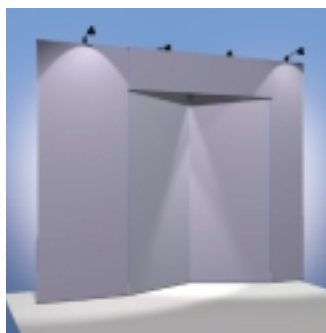

XtraTableTop Display

XtraBillboard

Stands Alone or Behind Tables

Xtra Multi Graphic Series

Same display angled with the XtraFlex System.

Two Graphics Backwall

Same display angled with the XtraFlex System.

Three Graphics Backwall

***Our most popular Strato Designer Series
Three Graphics with Trapezoid Header, Side Wings, and XtraTable***

Three Graphics with Header

Three Graphics with Header

Three Graphics with Header and Side Wings

Xtra 3D Graphic Systems

Use one or multiple XtraTriAd Towers together for a rotating billboard effect.

Motiontronic Power Rotation - works with either XtraAd-3 and XtraAd-4 sided units and fits into a 12" dia. case. Includes power to display lighting inside while turning.