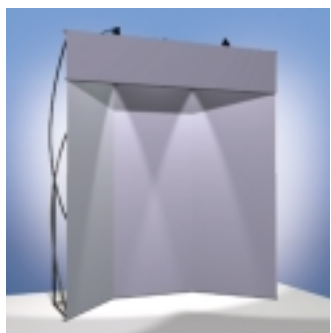

Three Graphics with Header